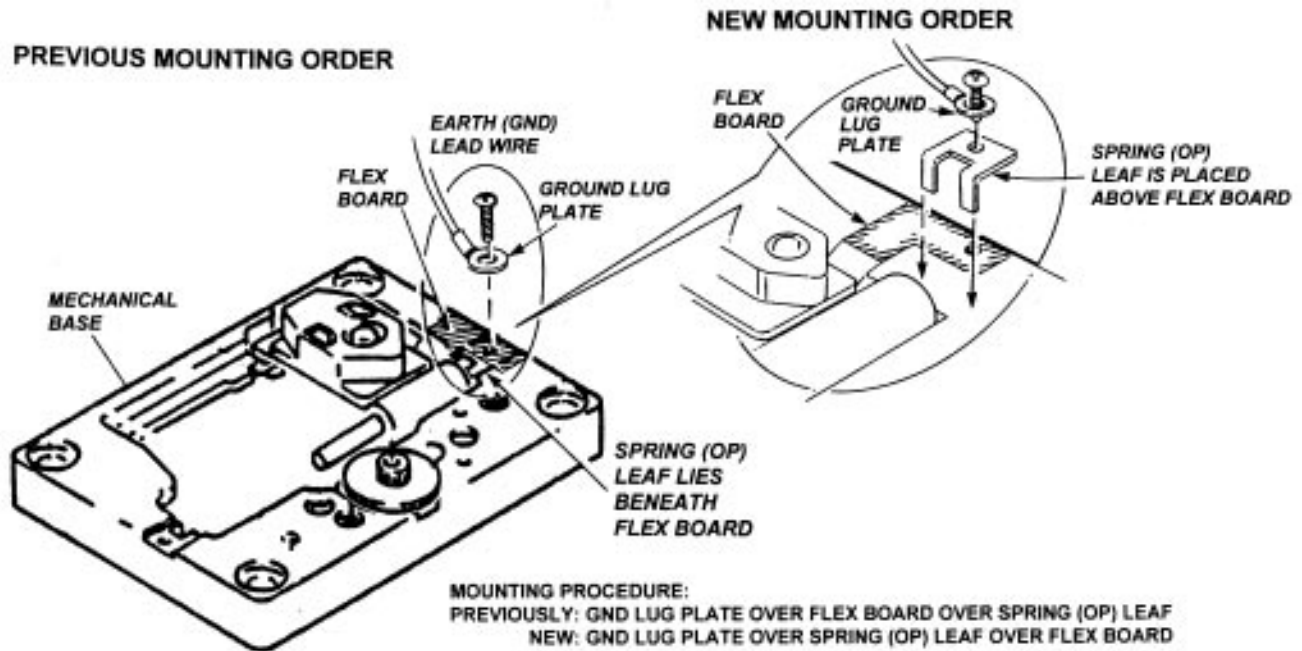

**Date:** January 31, 1996

**Symptom:**

(\*\*)

When a CD is inserted and the drawer is closed the CD will intermittently not play.

**Solution:**

Change the mounting order of the spring (OP) leaf, ground lug, and flex board to the mechanical base.